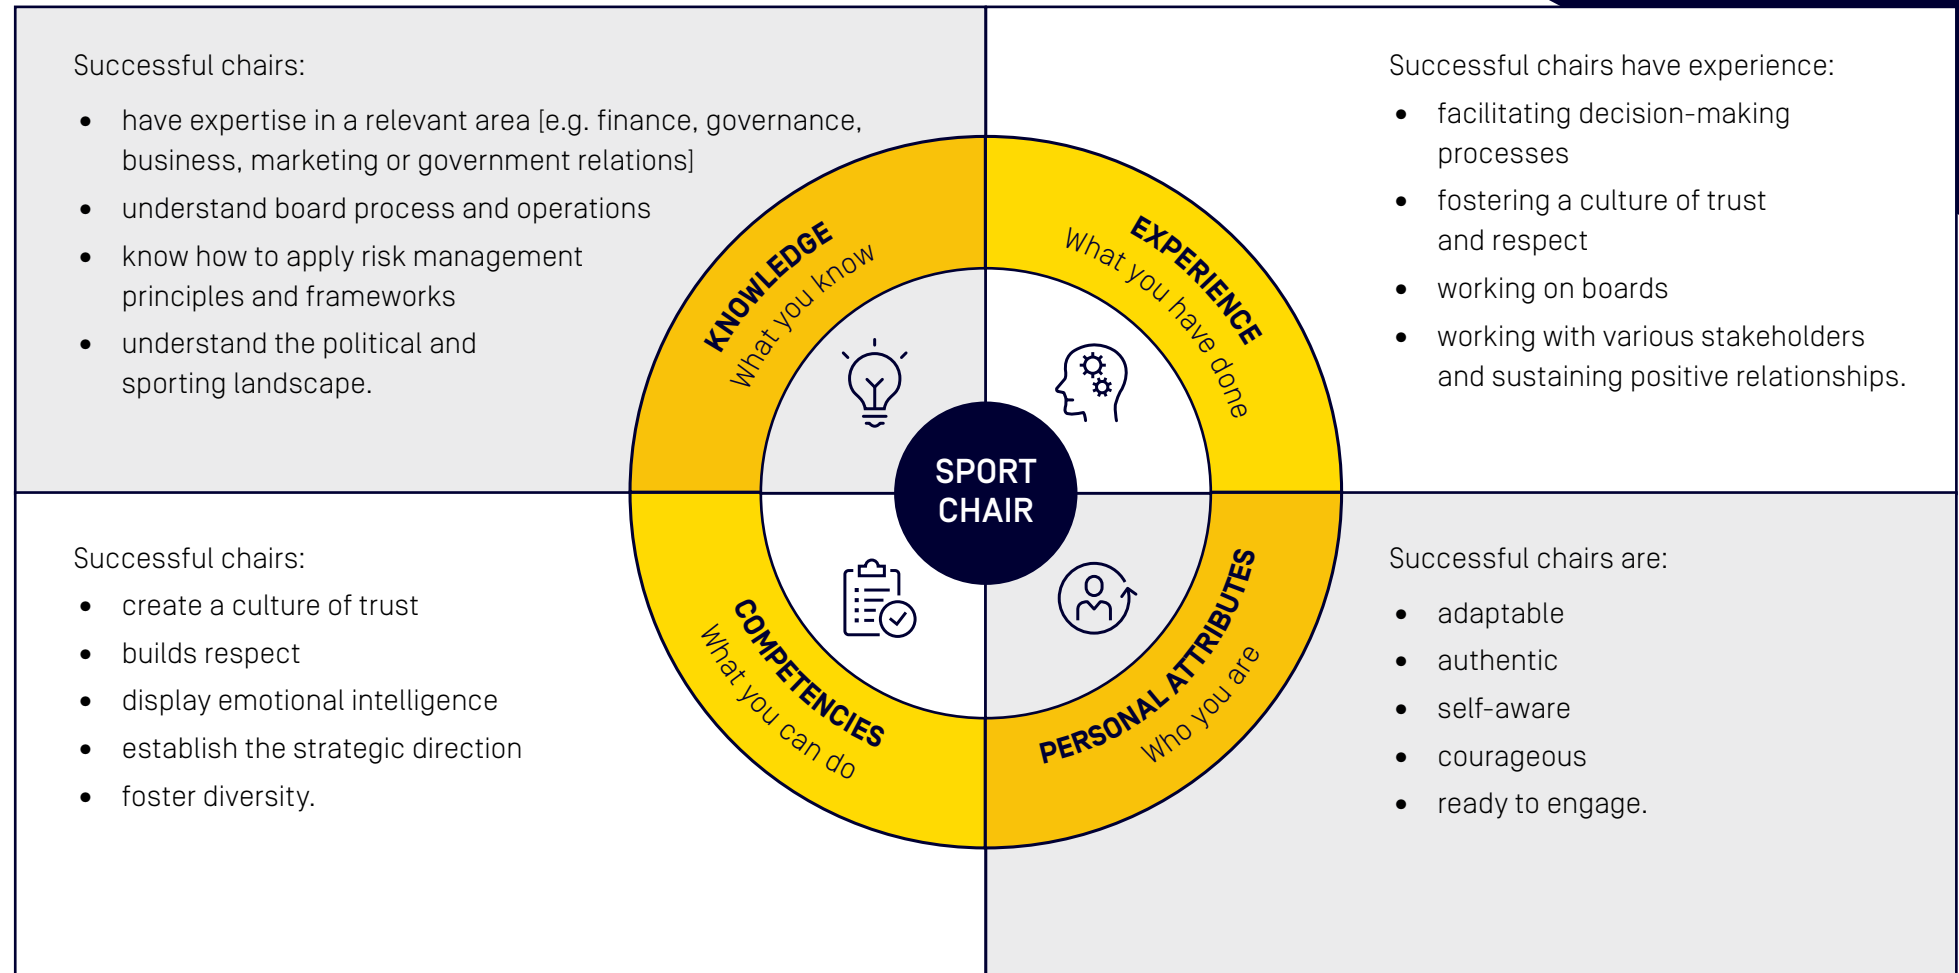

CHAIR SUCCESS PROFILE

This success profile was developed based on the insights of sport sector experts.
Use this profile to identify and recruit an effective chair for your sporting organisation's board.

Learn more about the director and chair success profiles and how your board can further build its capability through the suite of resources on our website at www.sportaus.gov.au/governance/success.