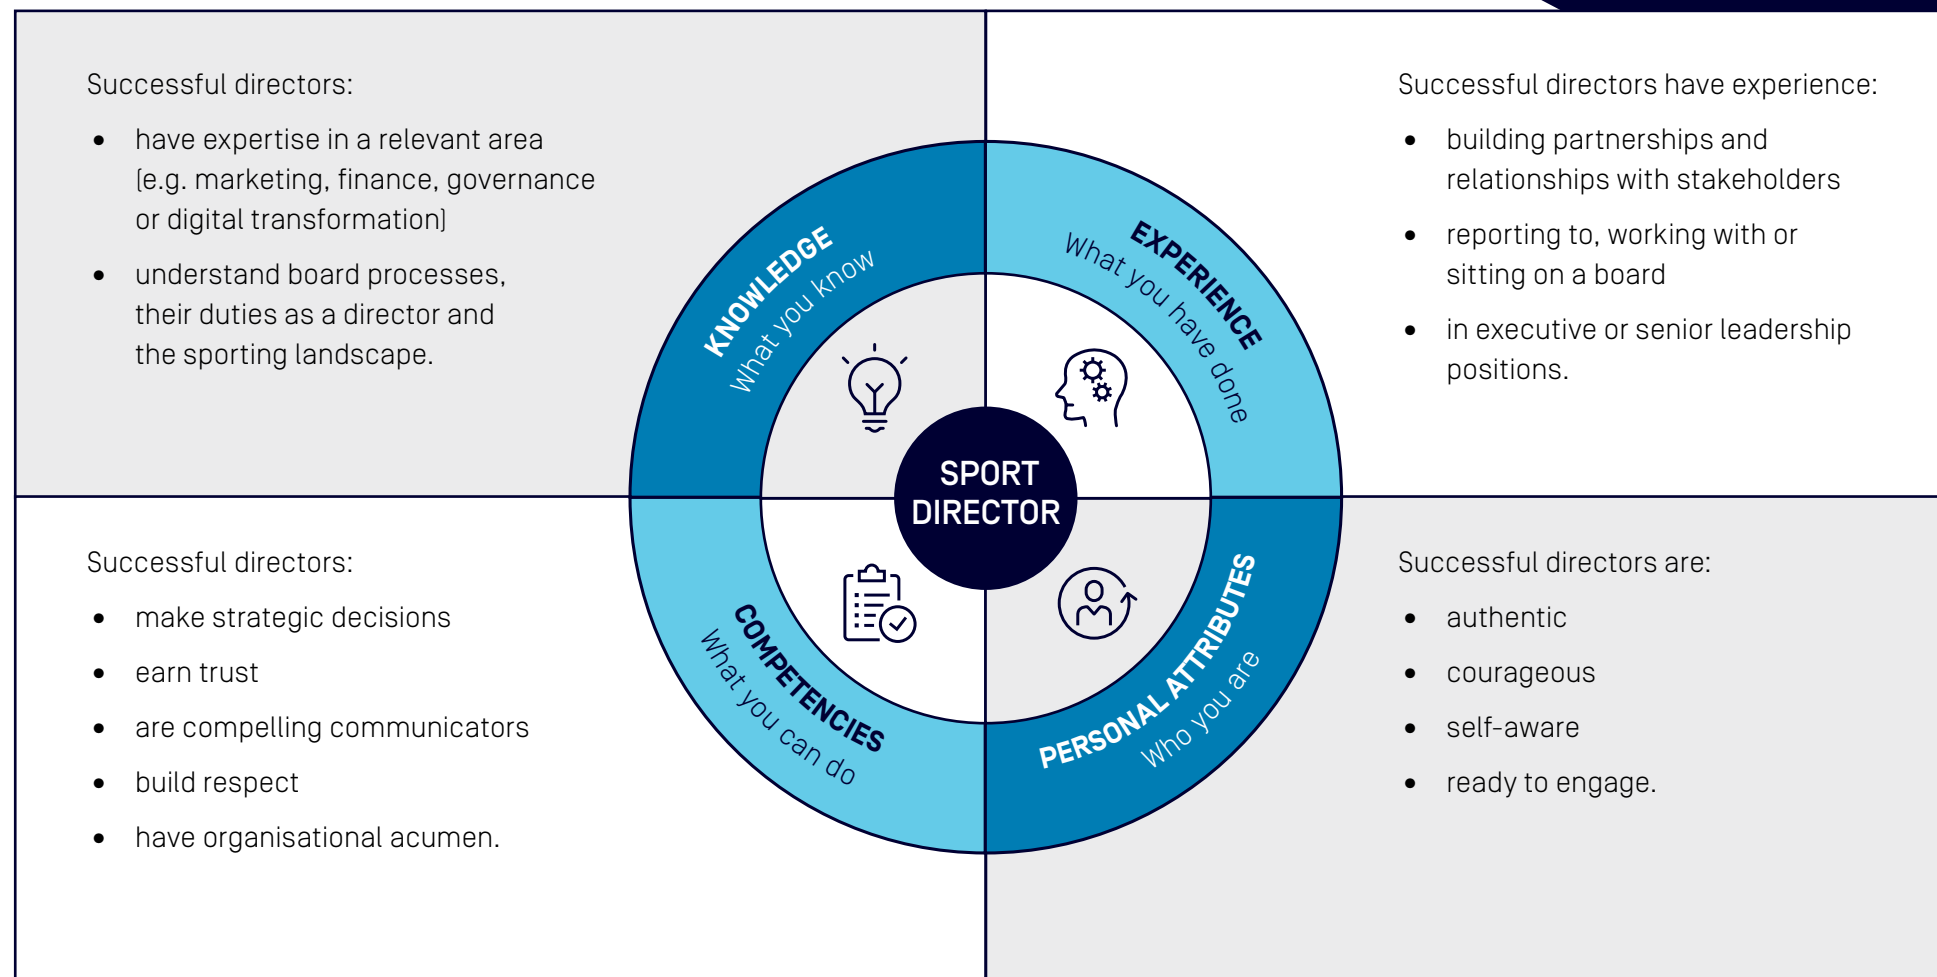

DIRECTOR SUCCESS PROFILE

This success profile was developed based on the insights of sport sector experts.
Use this profile to identify and recruit effective directors for your sporting organisation's board.

Learn more about the director and chair success profiles and how your board can further build its capability through the suite of resources on our website at www.sportaus.gov.au/governance/success.